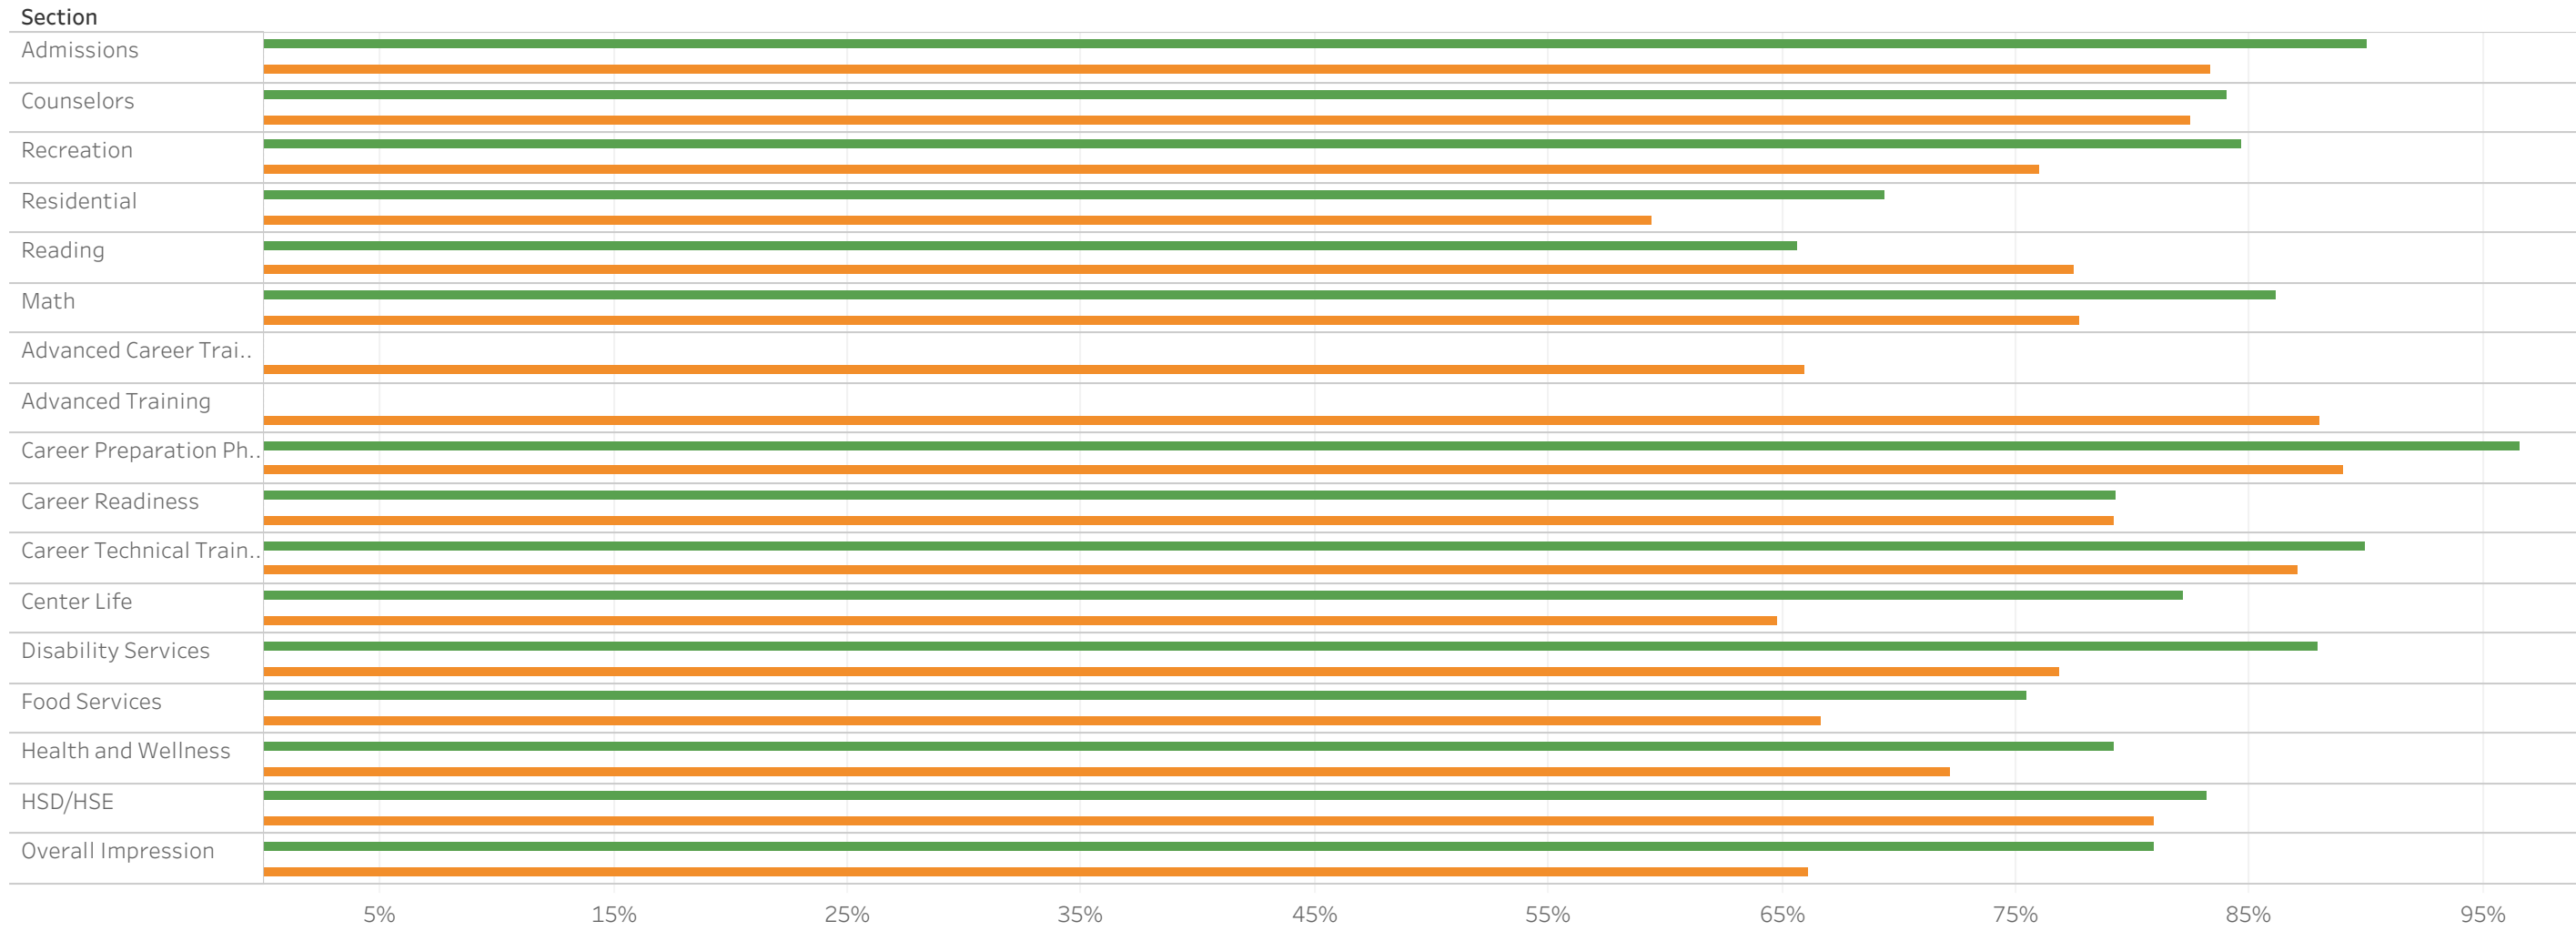

Summary of SEA Results | Contractor Reports | April 2023 | Alternate Perspectives | C14400

Alternate Perspectives
National

Alternate Perspectives response rate = **69%**

National response rate = **81%**

Center	
New Orleans	71%
Wind River	67%