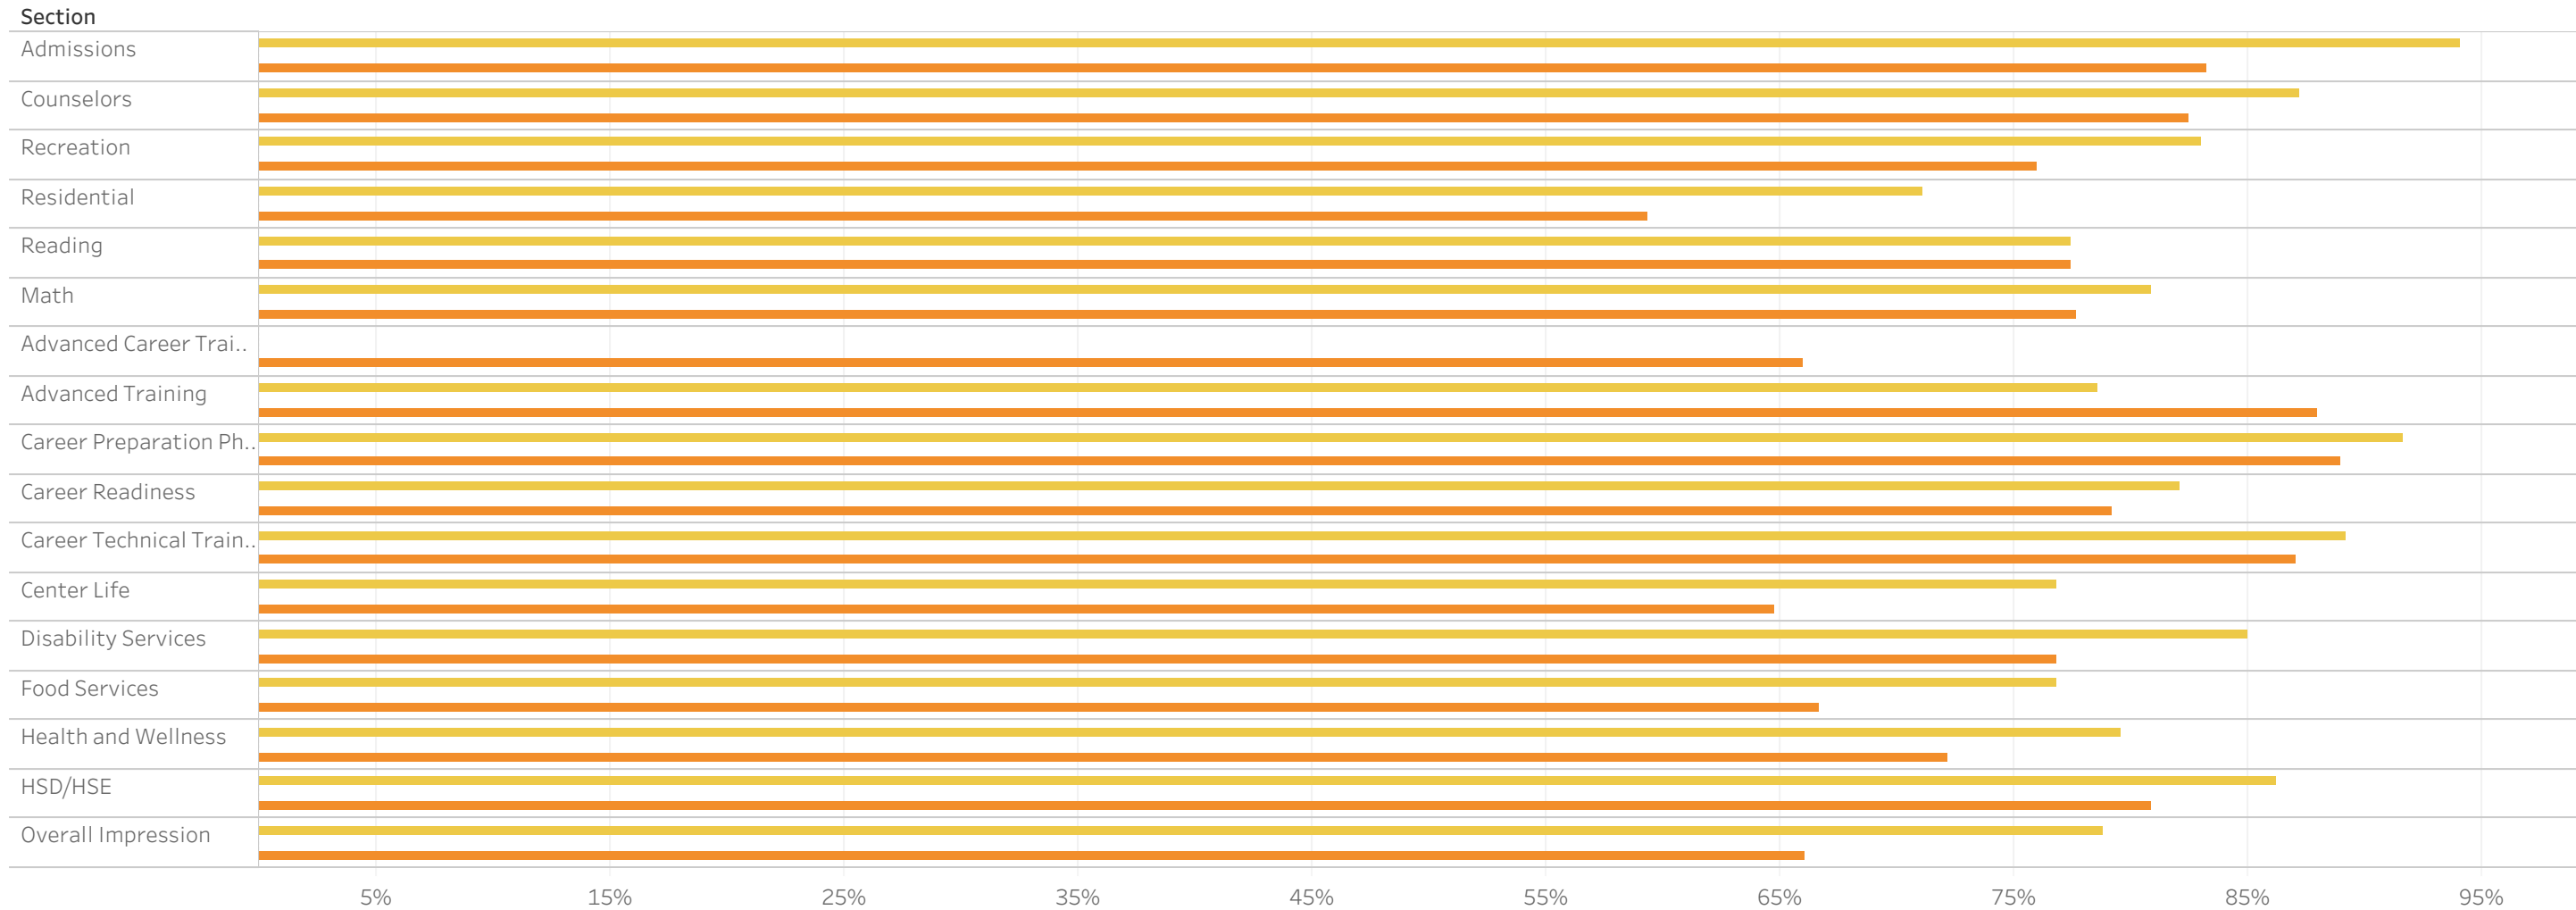

Summary of SEA Results | Contractor Reports | April 2023 | ARBOR E&T LLC. | C15800

ARBOR E&T LLC.
National

ARBOR E&T LLC. response rate = **86%**

National response rate = **81%**

Center	
Arecibo	92%
Gary	76%
Ramey	91%