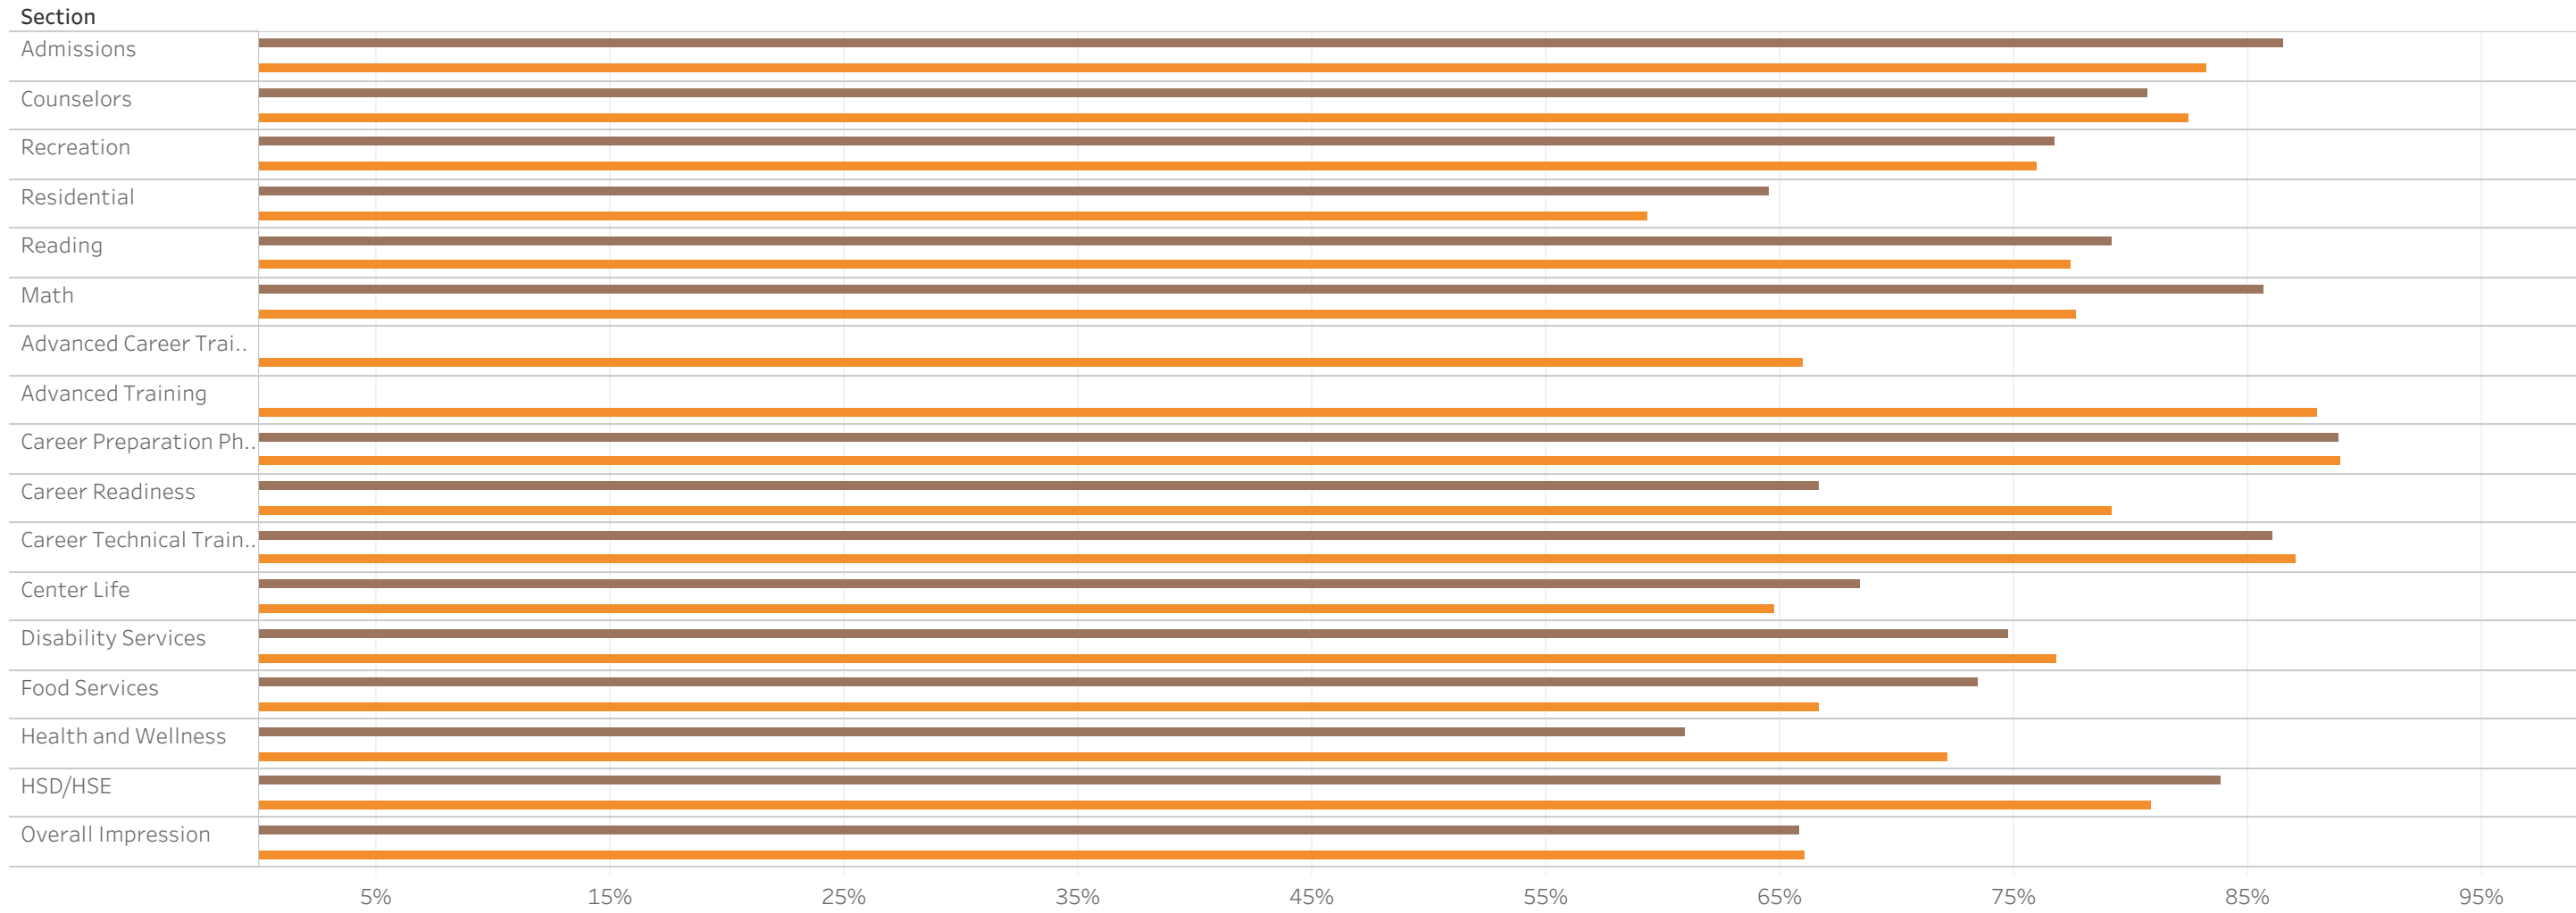

Summary of SEA Results | Contractor Reports | April 2023 | Cherokee Nation | C00900

Cherokee Nation
National

Cherokee Nation response rate = **87%**

National response rate = **81%**

Center
Talking Leaves 87%