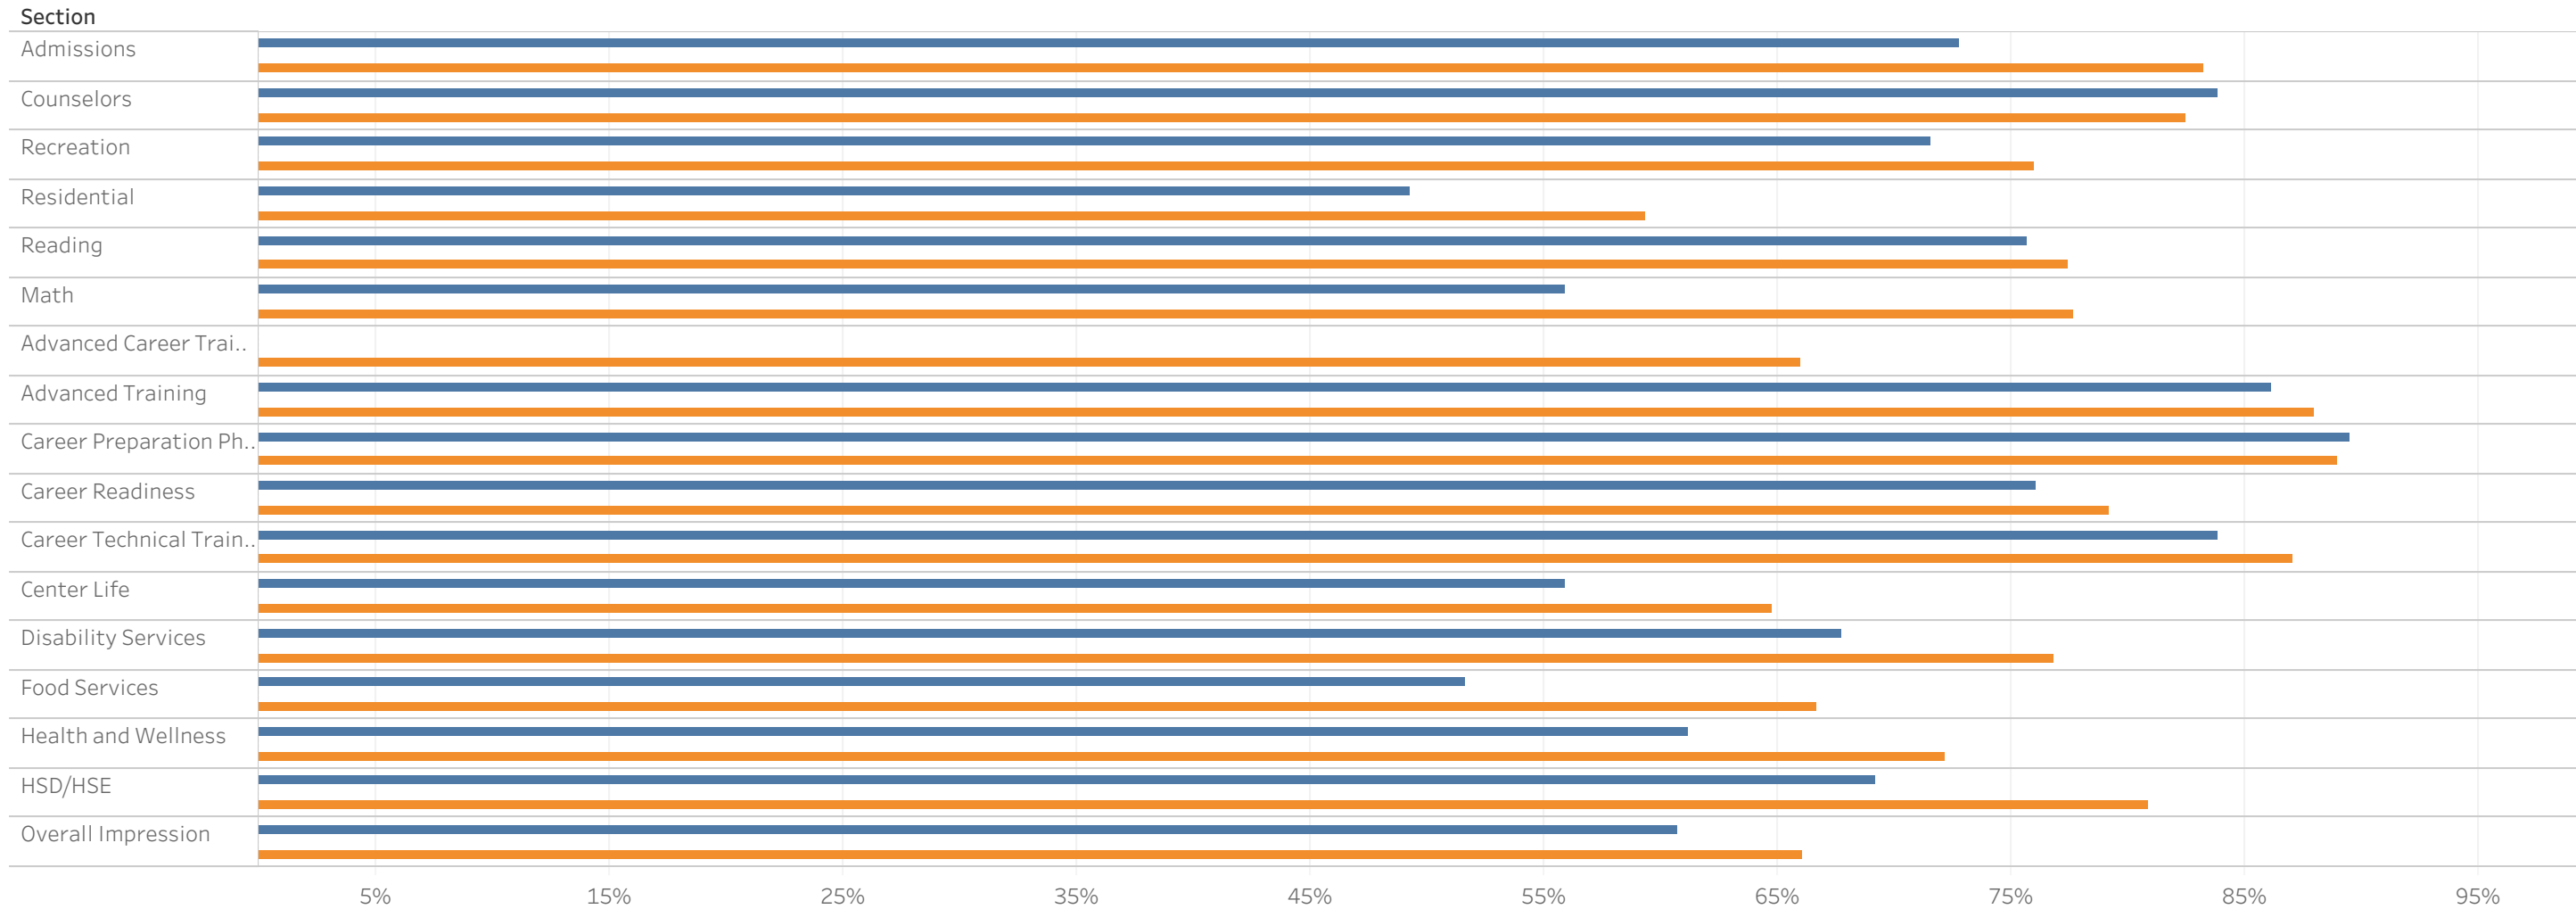

Summary of SEA Results | Contractor Reports | April 2023 | MINACT | C01700

■ MINACT
■ National

MINACT response rate = **92%**

National response rate = **81%**

Center	
Treasure Island	86%
Woodland	98%

Contractor	Admissions	Counselors	Recreation	Residential	Reading	Math	Advanced Career Traini..	Advanced Training	Career Preparation ..	Career Readiness	Career Technical Tra..	Center Life	Disability Services	Food Services	Health and Wellness	HSD/HSE	Overall Impression
National	83%	83%	76%	59%	78%	78%	66%	88%	89%	79%	87%	65%	77%	67%	72%	81%	66%
MINACT	73%	84%	72%	49%	76%	56%	86%	90%	76%	84%	56%	68%	52%	61%	69%	61%	