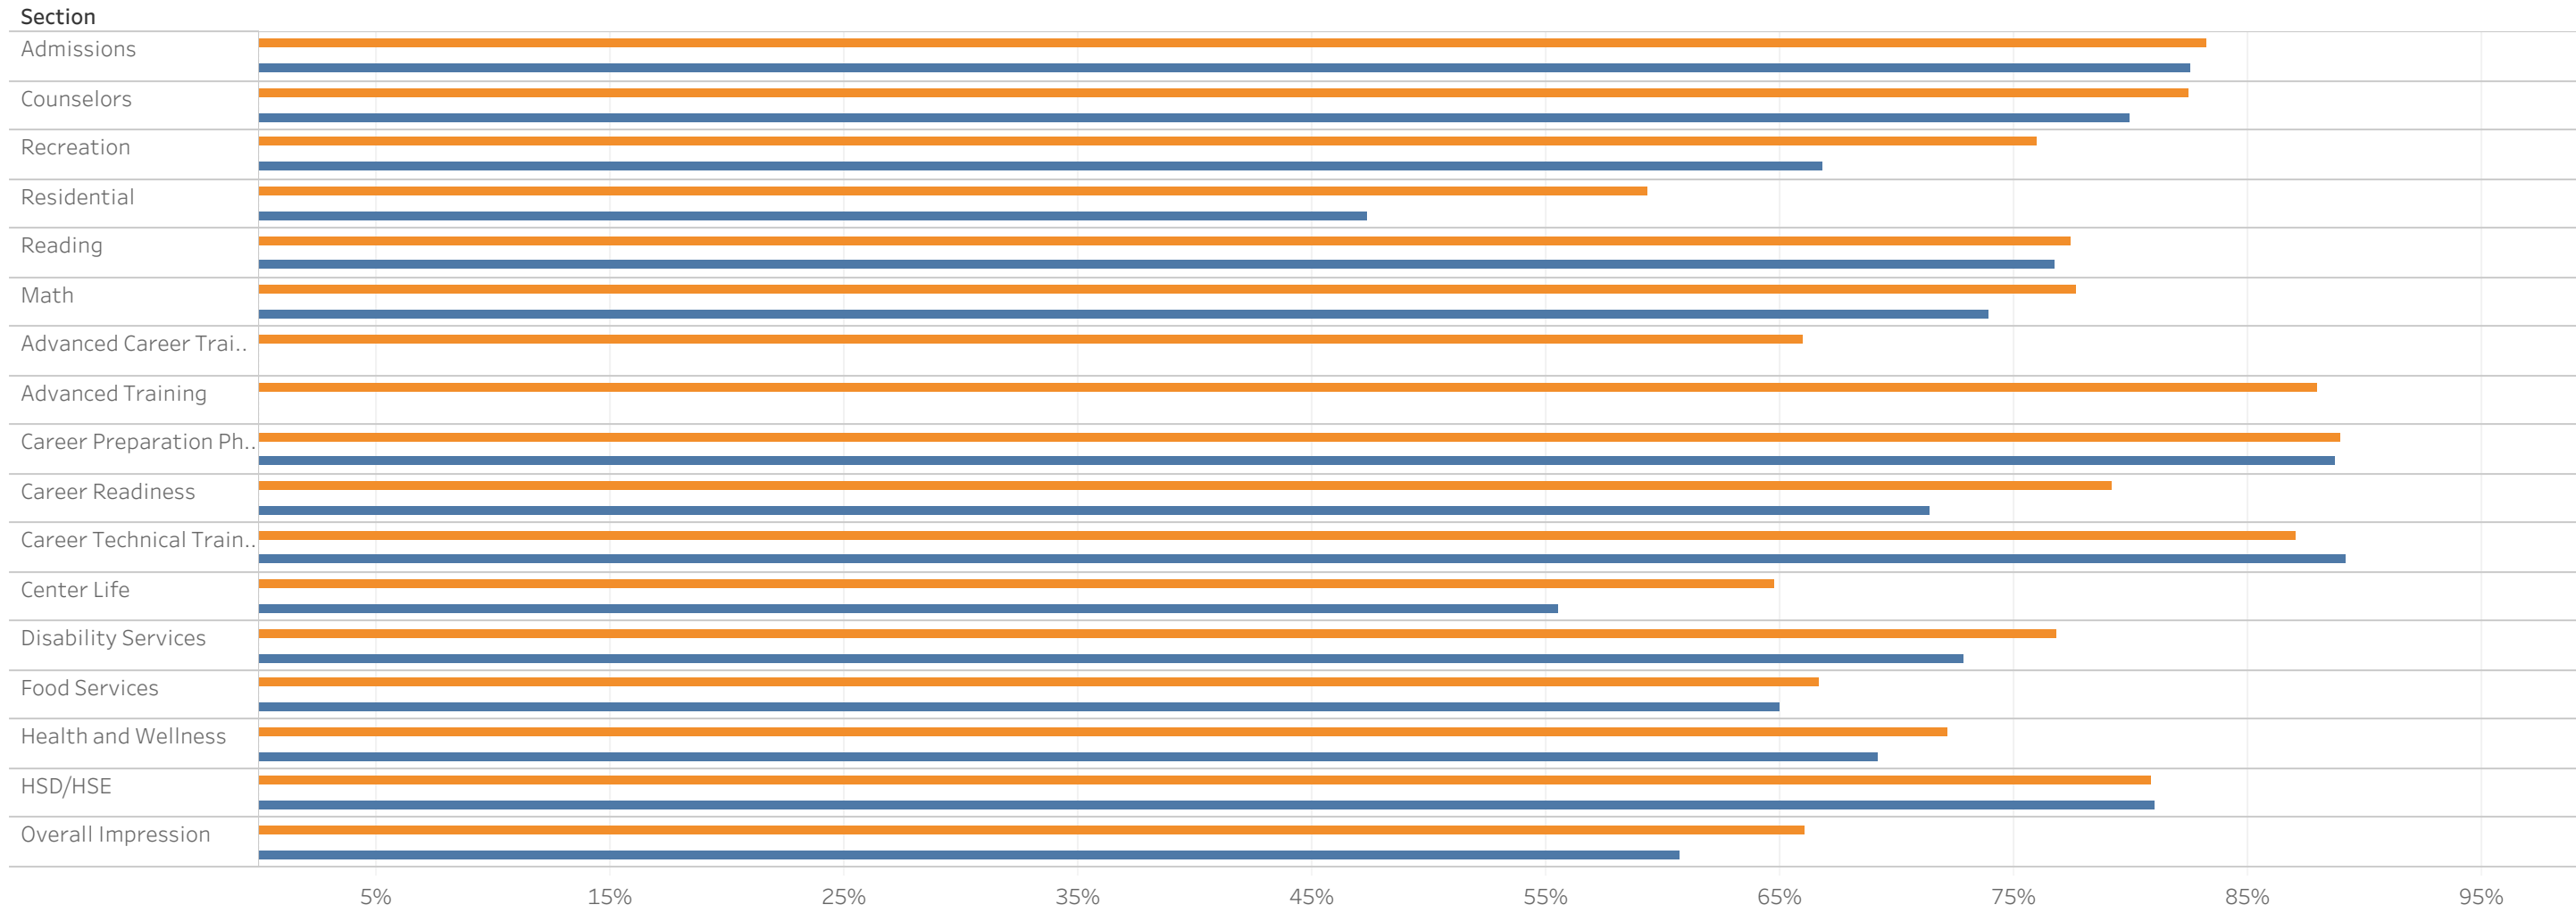

# Summary of SEA Results | Contractor Reports | April 2023 | Odle Management | C12200

■ National  
■ Odle Management

**Odle Management** response rate = **88%**

**National** response rate = **81%**

Center	
Old Dominion	94%
Pittsburgh	87%
Turner	83%