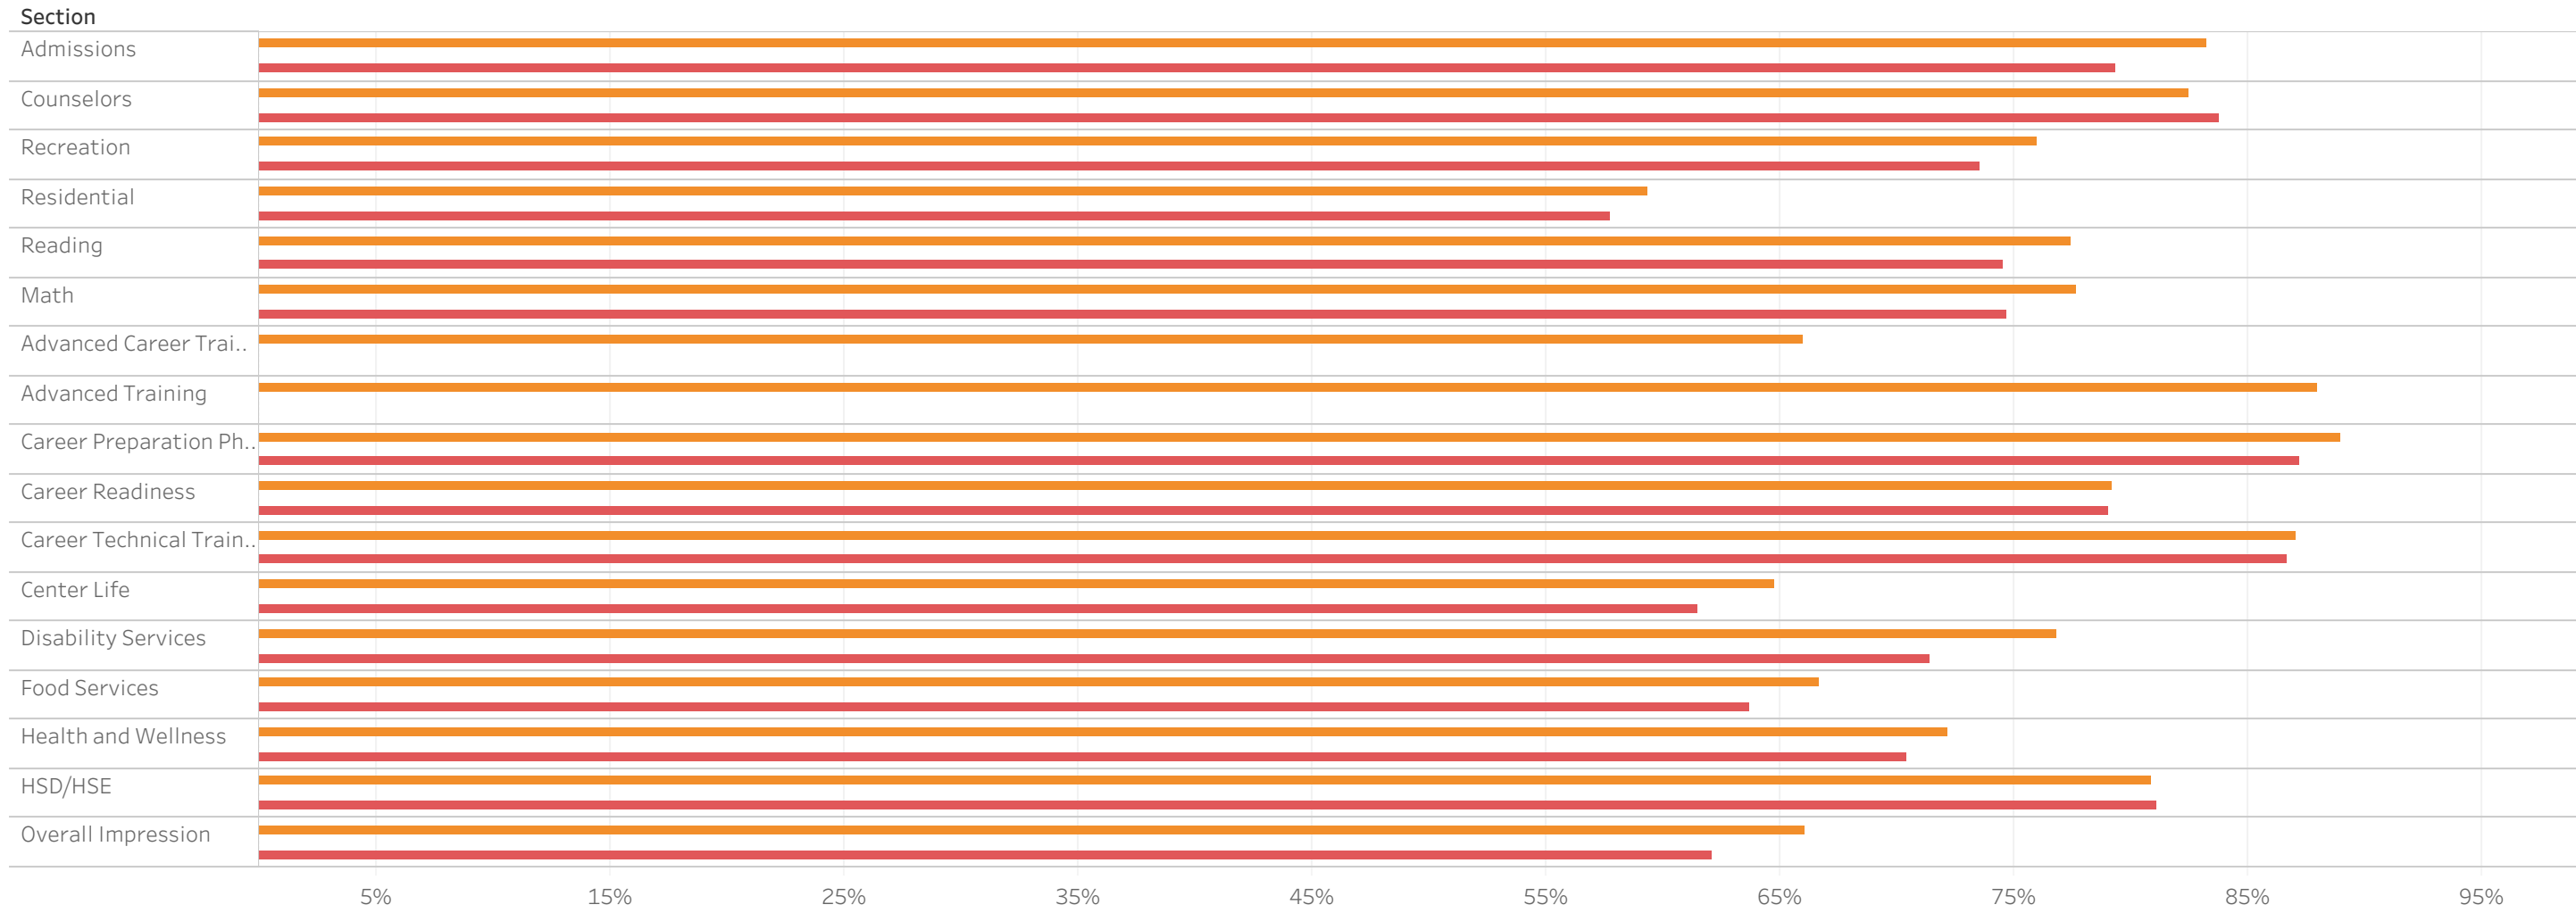

Summary of SEA Results | Contractor Reports | April 2023 | Serrato | C13900

National
Serrato

Serrato response rate = **78%**

National response rate = **81%**

Center	
Blue Ridge	61%
Cleveland	78%
Detroit	87%
Finch-Henry	70%
Flint Hills	82%
Flint/Genesee	84%
Little Rock	87%
North Texas	80%