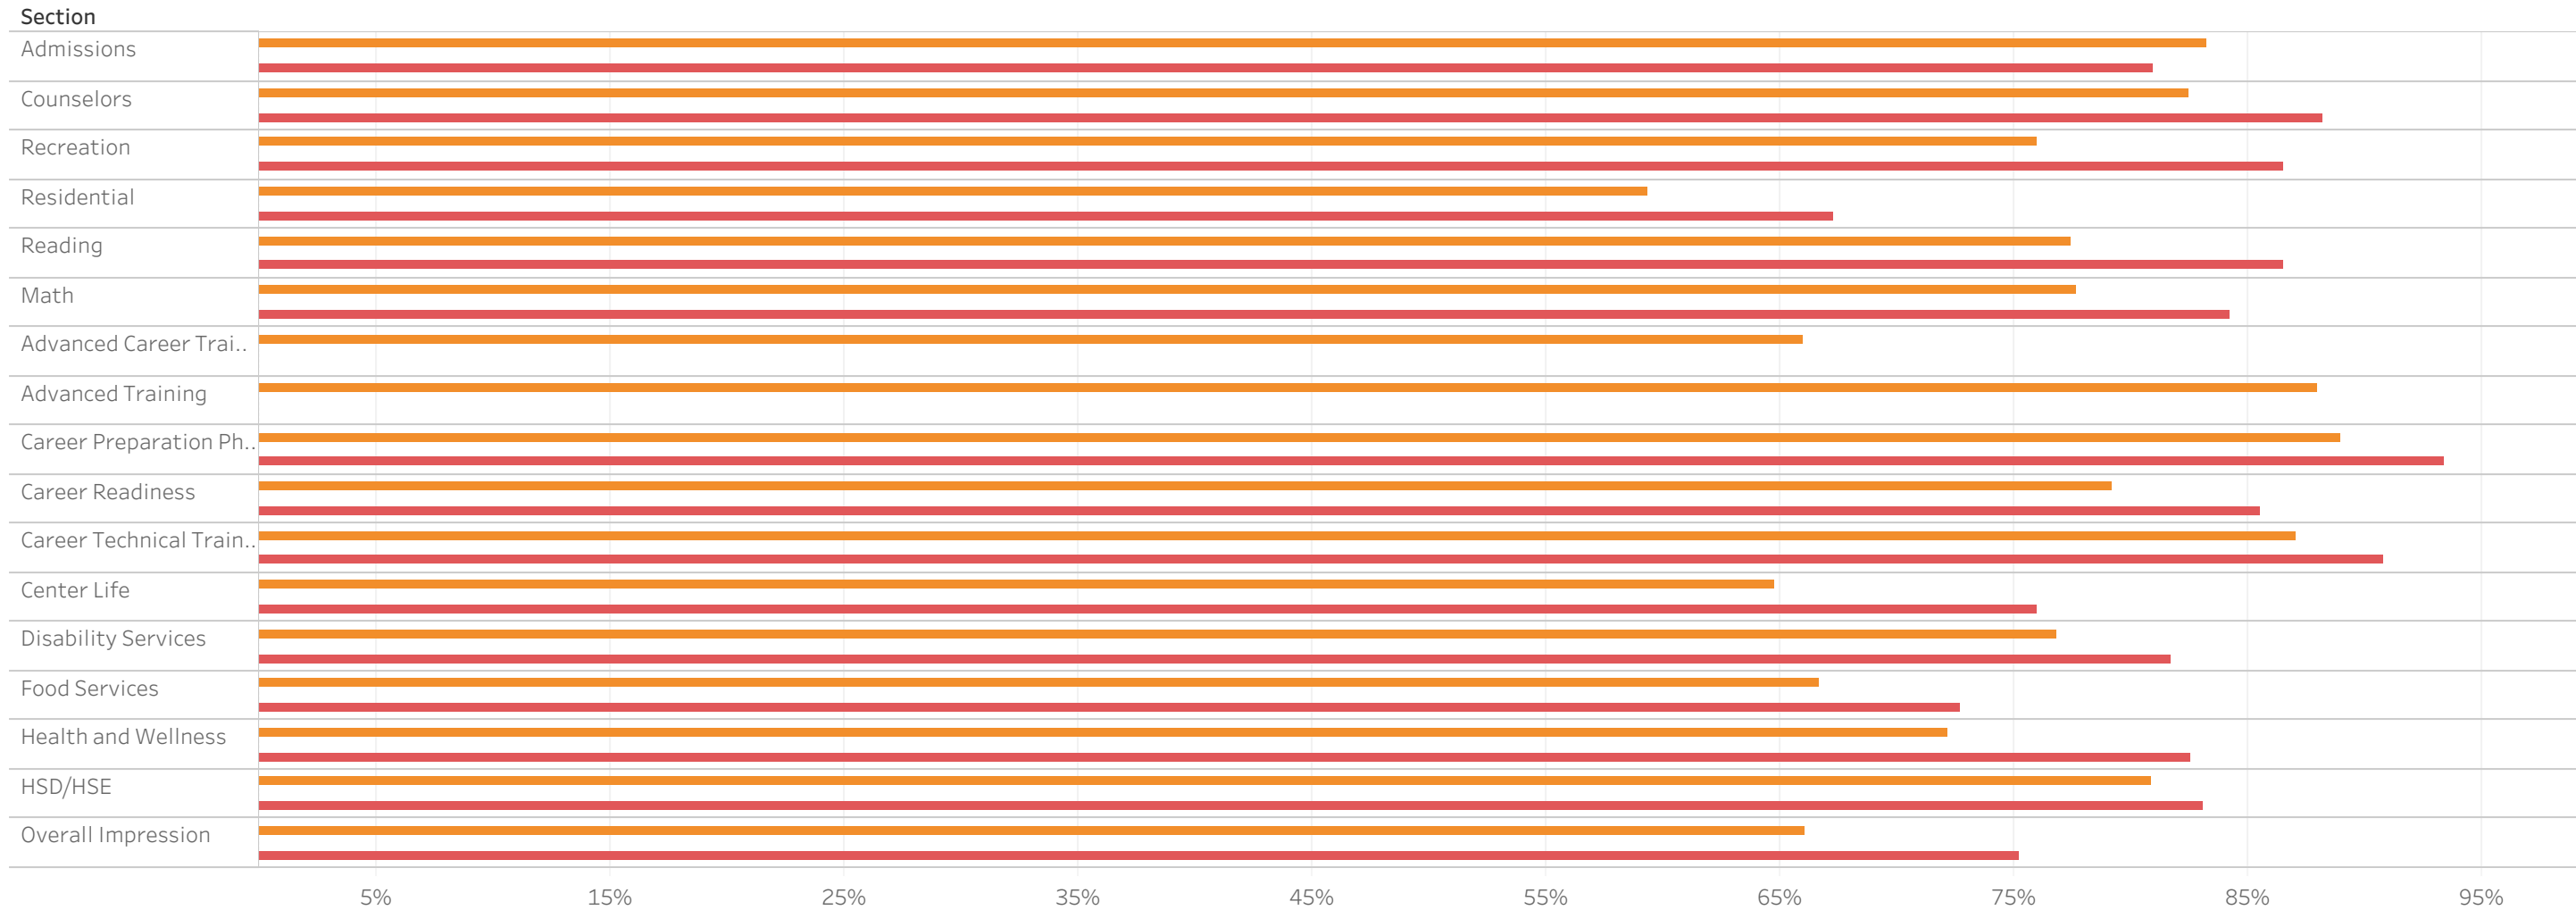

# Summary of SEA Results | Contractor Reports | April 2023 | Strategix | C15600

National  
Strategix

Strategix response rate = 95%

National response rate = 81%

Center	
Inland Empire	92%
Joliet	95%
Laredo	99%